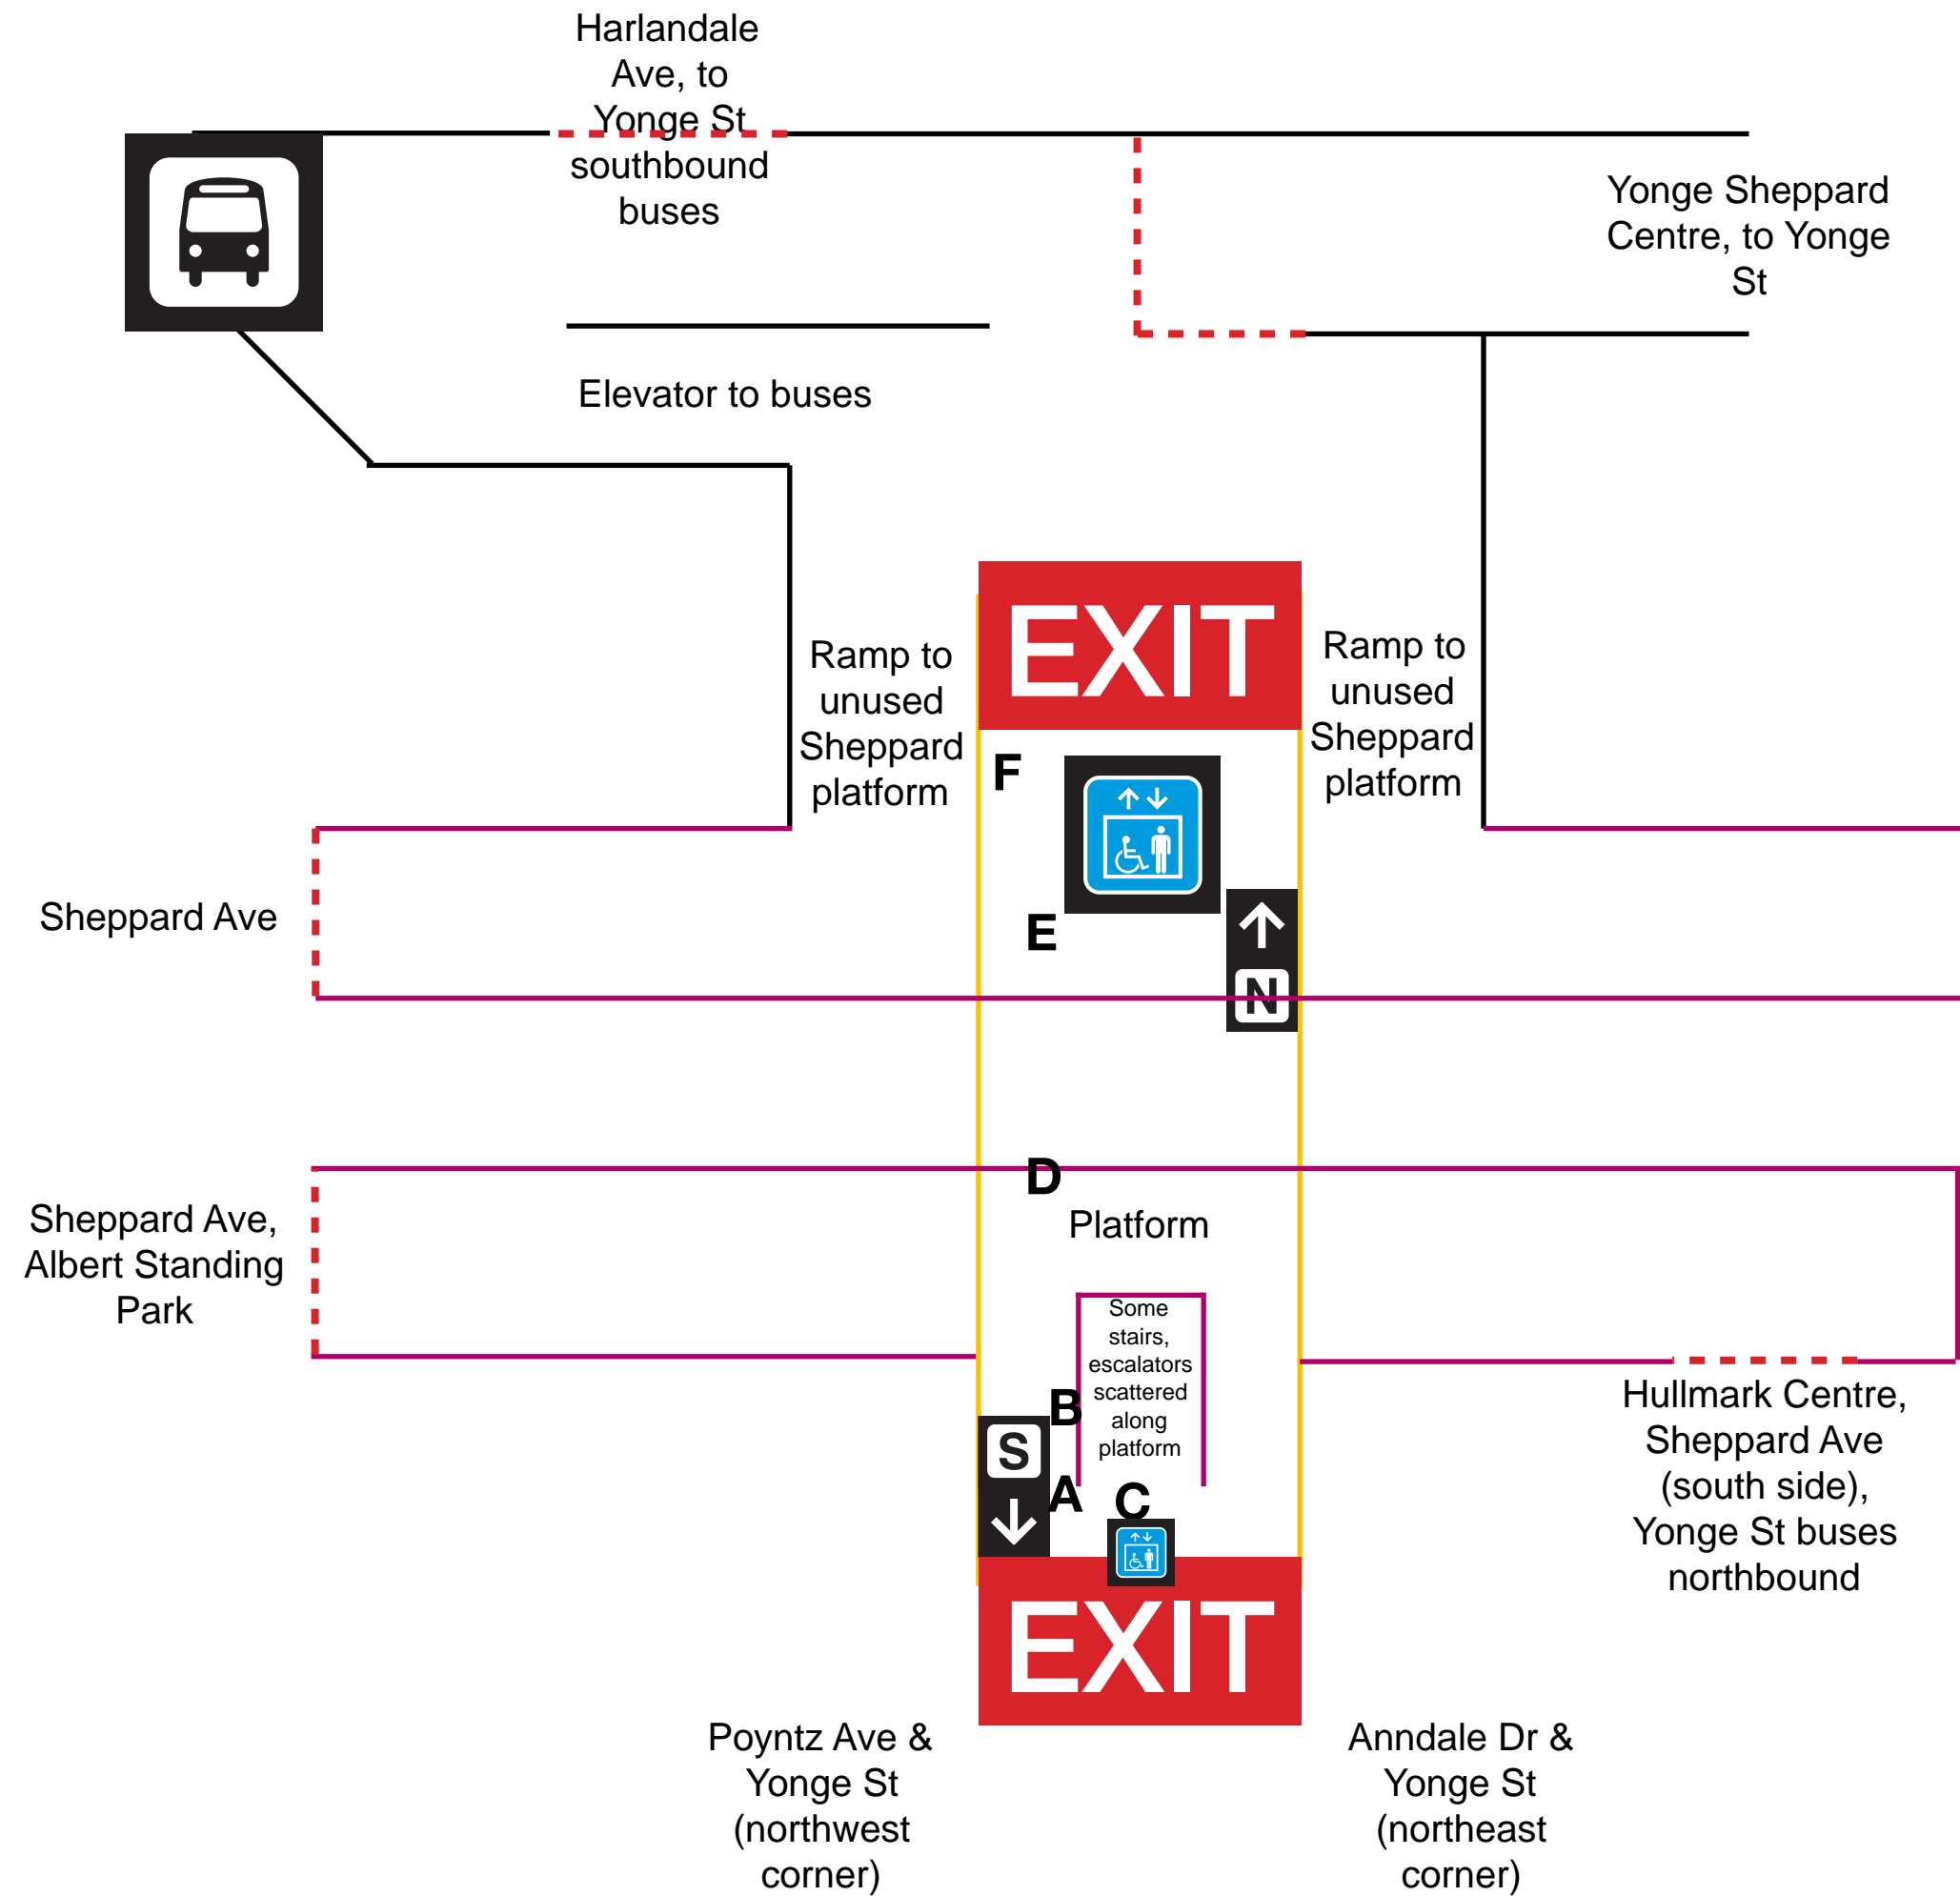

↓ 1  Yonge Line South Buses

↓ 1  Yonge Line North Buses

↑ 4 Sheppard Subway

↓ 1 4 

SHEPPARD-YONGE STATION DIAGRAM

(for those already in the station)

FROM SOUTH END, LOOKING NORTH

 Yonge Sheppard Centre
To Streets

A

 Poyntz Ave & Yonge St (West Side)
Anndale Dr & Yonge St (East Side)

A (OBVERSE)

 Yonge Sheppard Centre
To Streets

B

 Poyntz Ave & Yonge St
Anndale Dr & Yonge St

B (OBVERSE)

 Southbound

C (FACING NORTH ONLY)

 Northbound

EXIT

Yonge Sheppard Centre
To Streets
All Buses

D

EXIT

Poyntz Ave & Yonge St
Anndale Dr & Yonge St

EXIT

F

Southbound
To Union

Northbound
To Finch

SHEPPARD-YONGE

SUBWAY

BUS

ACCESSIBLE