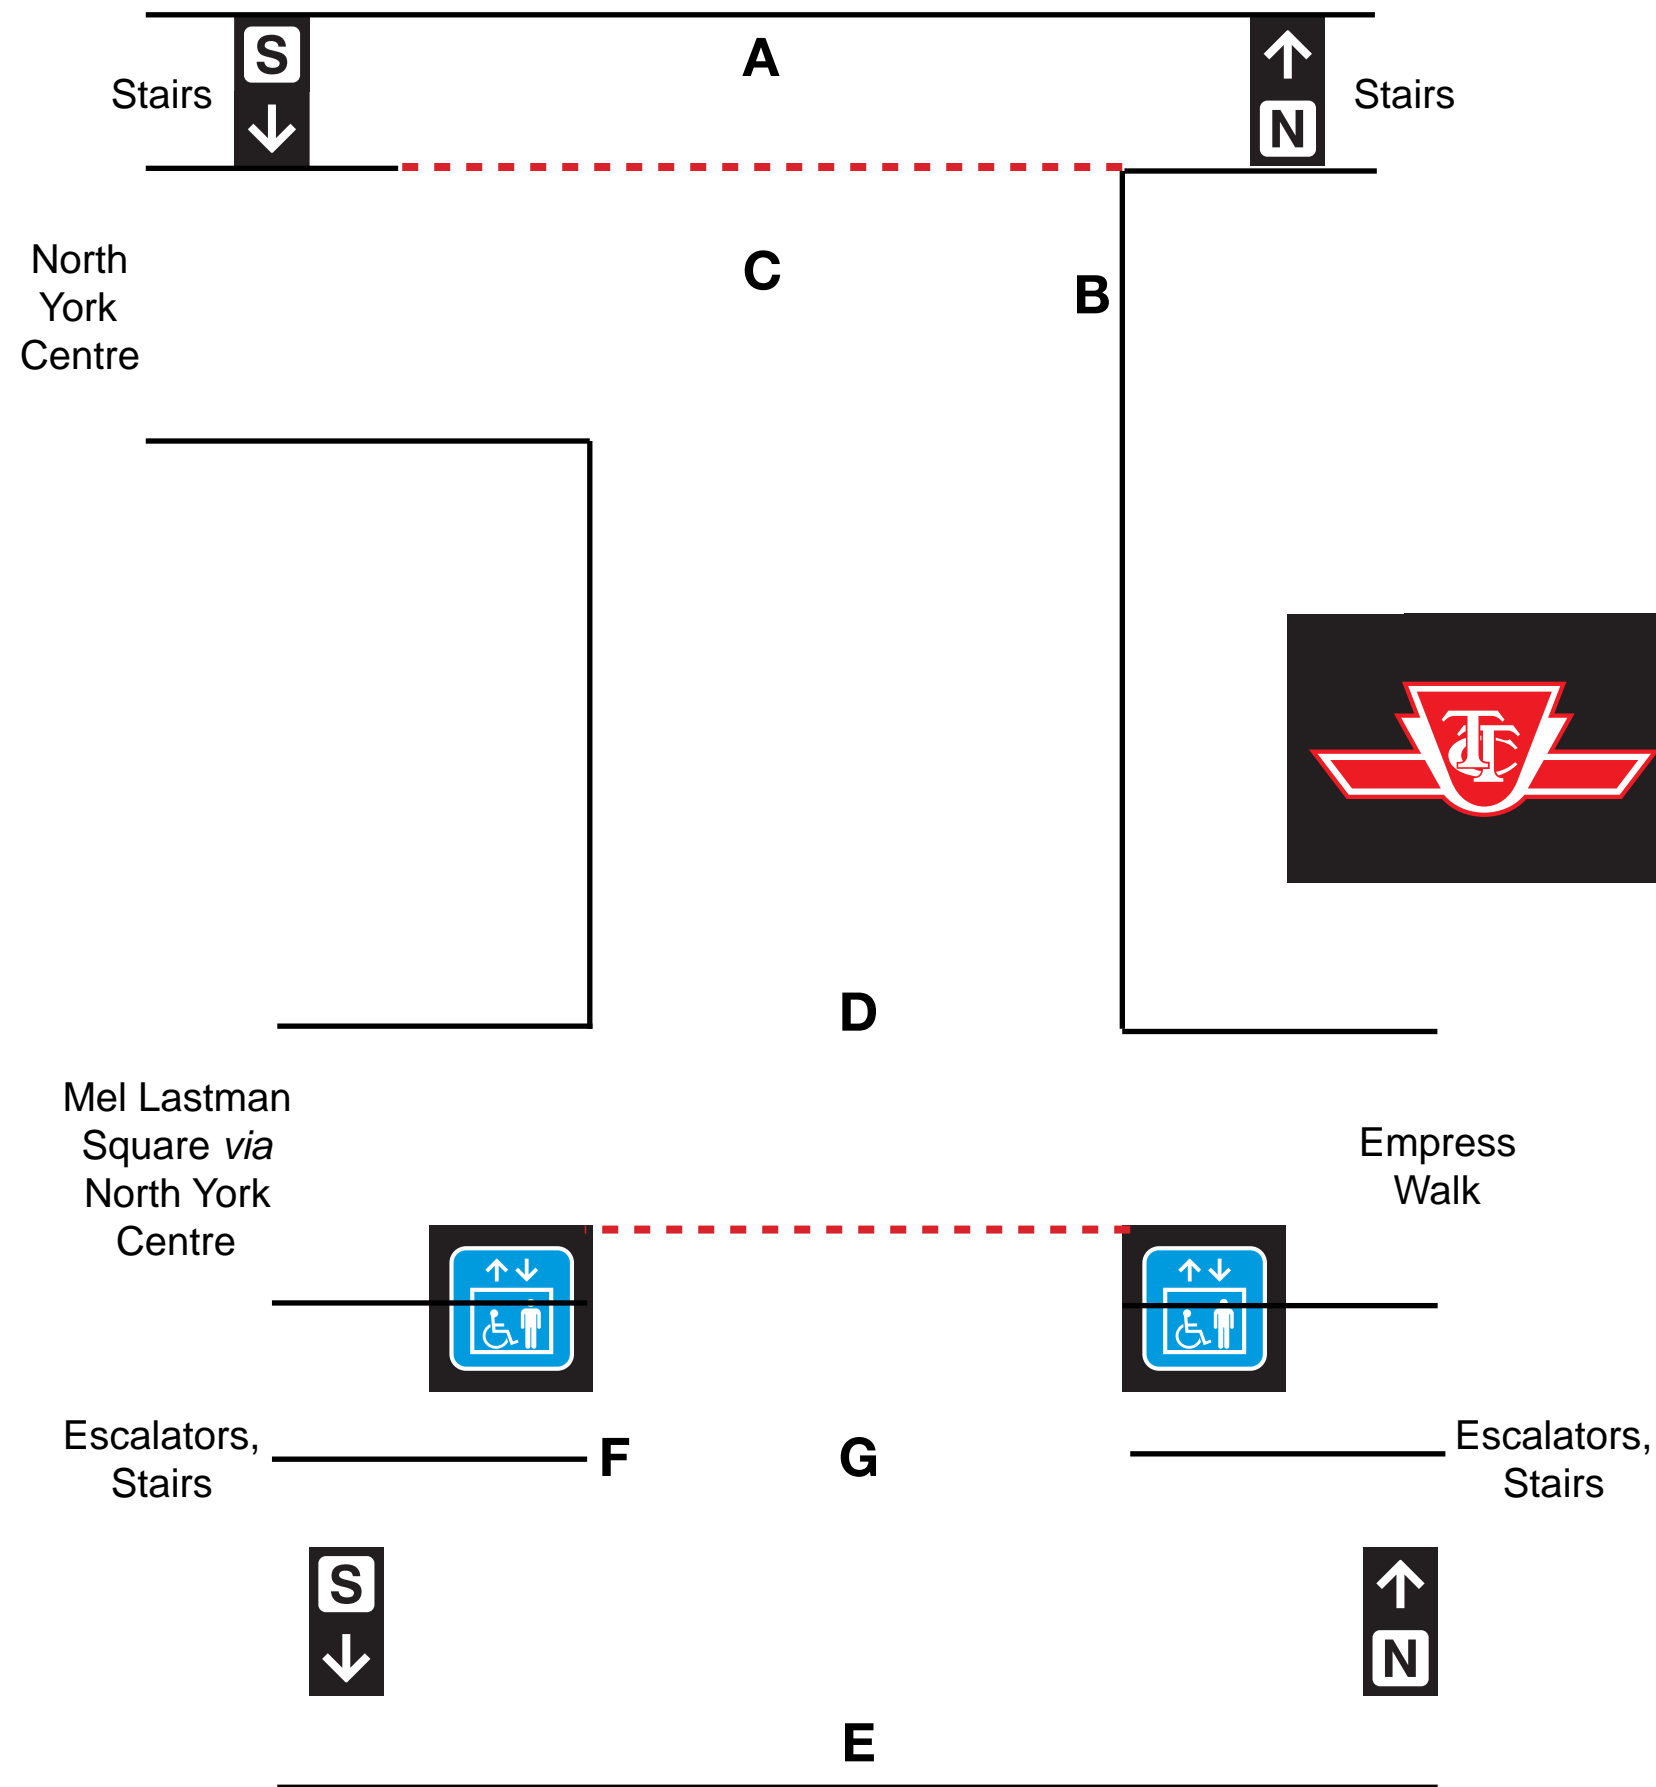

NORTH YORK CENTRE STATION DIAGRAM (mezzanine level)

  Southbound

Northbound  

  Elevator to Subway
Fare Booth     

 **EXIT** North York Centre
Yonge St (West Side)

Fare Booth
Southbound    

   Northbound

 **EXIT** Mel Lastman Square
Yonge St (West Side)

Empress Walk **EXIT** 
Yonge St (East Side)

Southbound   E   Northbound

  Southbound   F

Southbound   G   Northbound